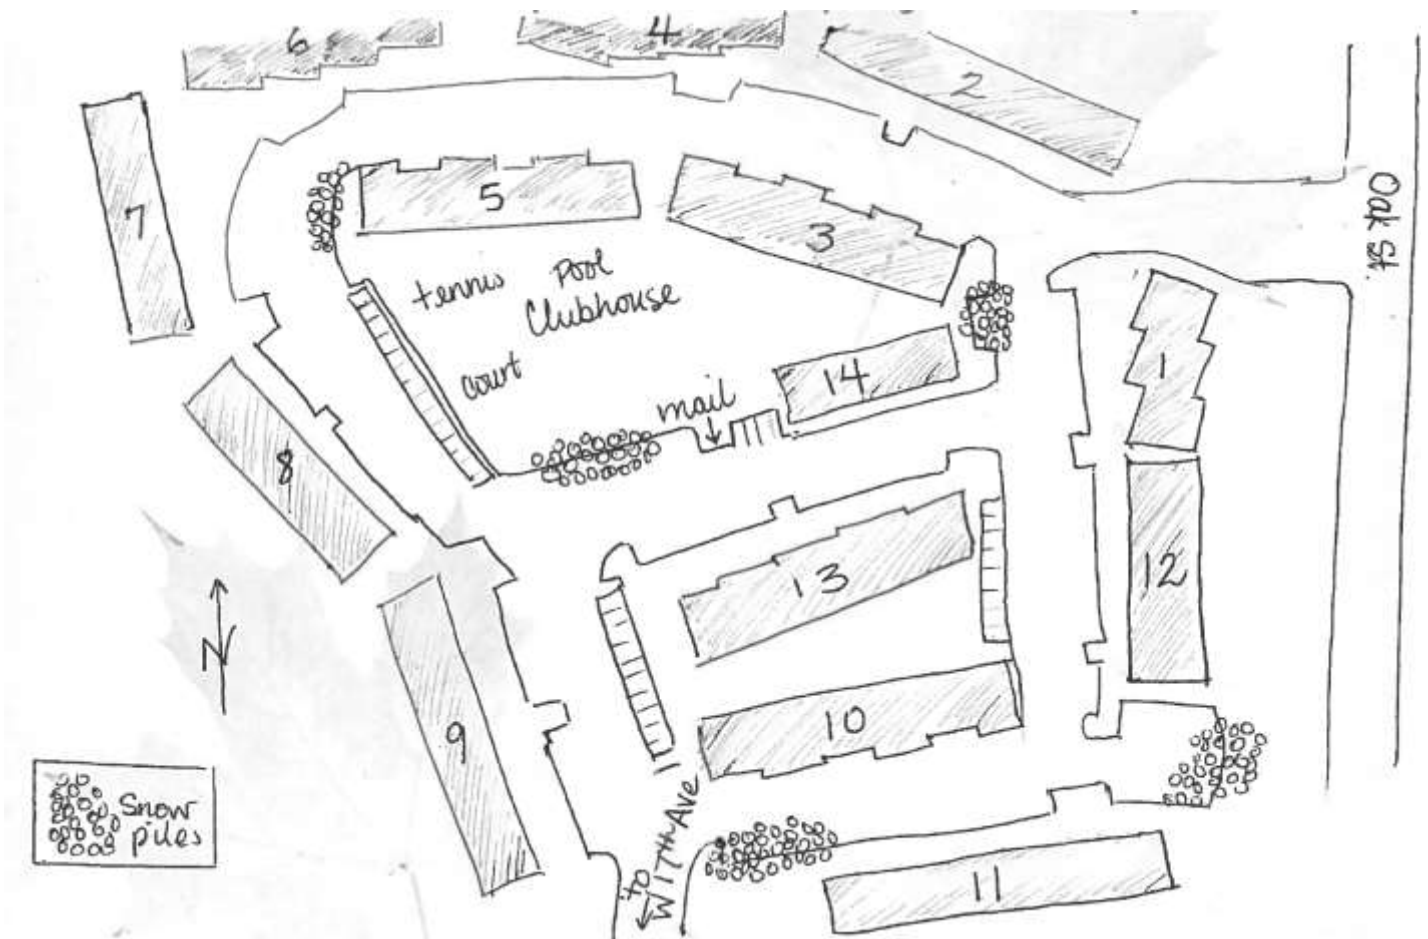

Quailridge SNOW Parking

SNOW PARKING

Please be aware of the **No Parking** during snow fall **signs** around the property. These designated parking spaces are where our snow removal company, Keesen Landscape, is authorized to pile the snow they remove from our parking lot. If your vehicle is parked in these spaces during a snow storm, it will be towed at your expense. The map below indicates areas designated for snow pushed by plow trucks. **Vehicles will be towed at the owner's expense if not removed for plowing services to be completed.**

Snow Removal services are triggered at 2" for walkways and 4" for roadways - Thank you in advance to residents who help shovel sidewalks during a snow storm. Every bit helps reduce the amount we spend with the snow removal company. Salt buckets will be distributed to front porches. Please help keep the community safe and apply salt if any icy areas are identified. With the Colorado freeze and thaw factor, snow removal may take place one day, and the next day, the sunshine and melt off may create slippery icy surfaces when the temperatures dip to freezing numbers. Please be cautious at all times when out and about in the winter weather. Focus on your steps and slow down.

If the forecast calls for snow remove your vehicle from the areas marked for snow piling.