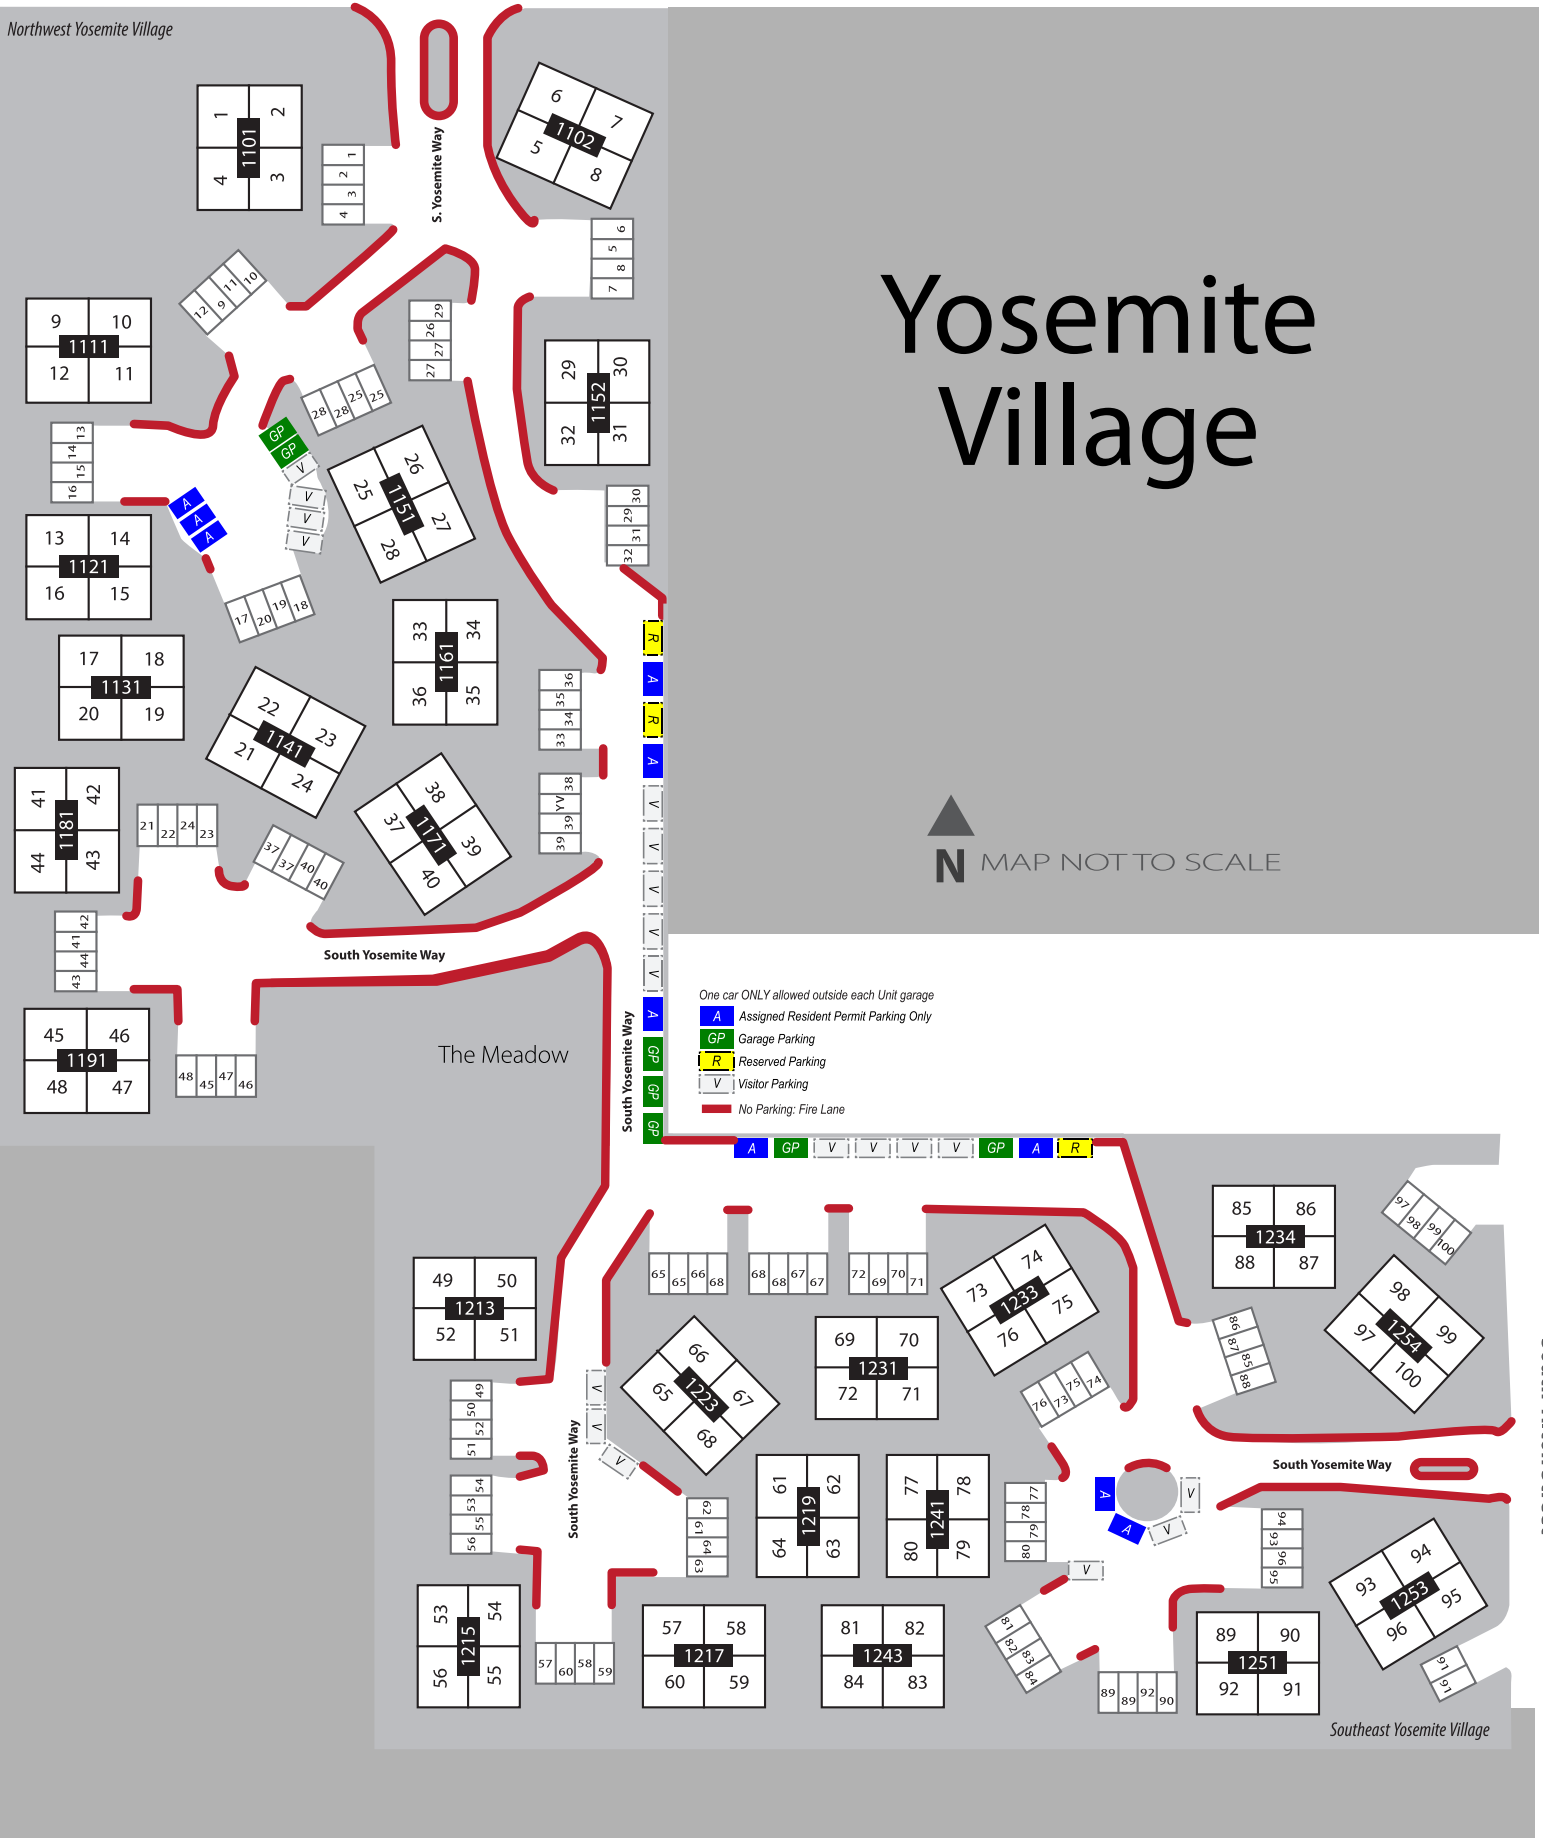

East Mississippi Avenue

Northwest Yosemite Village

Yosemite Village

One car ONLY allowed outside each Unit garage

- A Assigned Resident Permit Parking Only
- GP Garage Parking
- R Reserved Parking
- V Visitor Parking
- No Parking: Fire Lane

South Alton Street

Southeast Yosemite Village

The Meadow